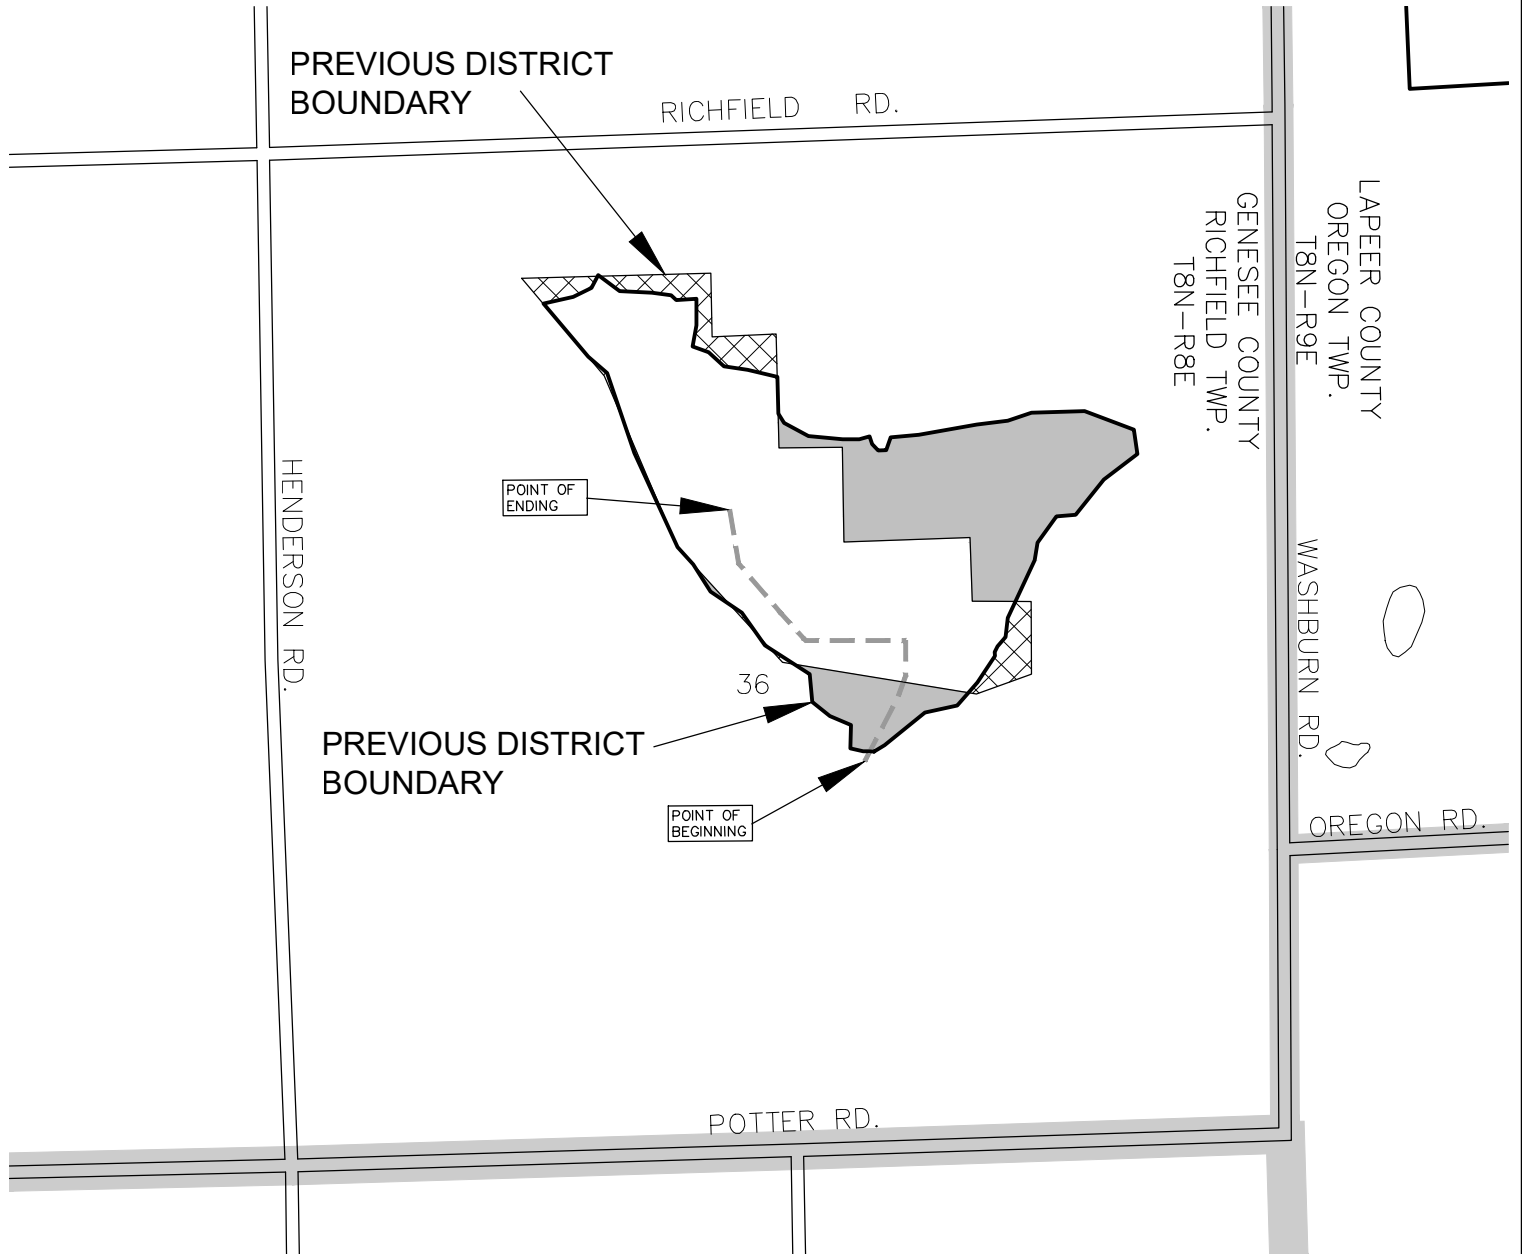

WOOLLEY DRAIN DRAINAGE DISTRICT

LANDS ADDED AND REMOVED DRAINAGE DISTRICT

GENESEE COUNTY DRAIN COMMISSIONER - JEFFERY WRIGHT

0.4 MILES TOTAL

LEGEND

- DRAINAGE DISTRICT BOUNDARY
- DRAIN
- MUNICIPAL BOUNDARIES
- COUNTY BOUNDARIES
- ROADS
- LANDS PROPOSED TO BE ADDED
- LANDS PROPOSED TO BE REMOVED