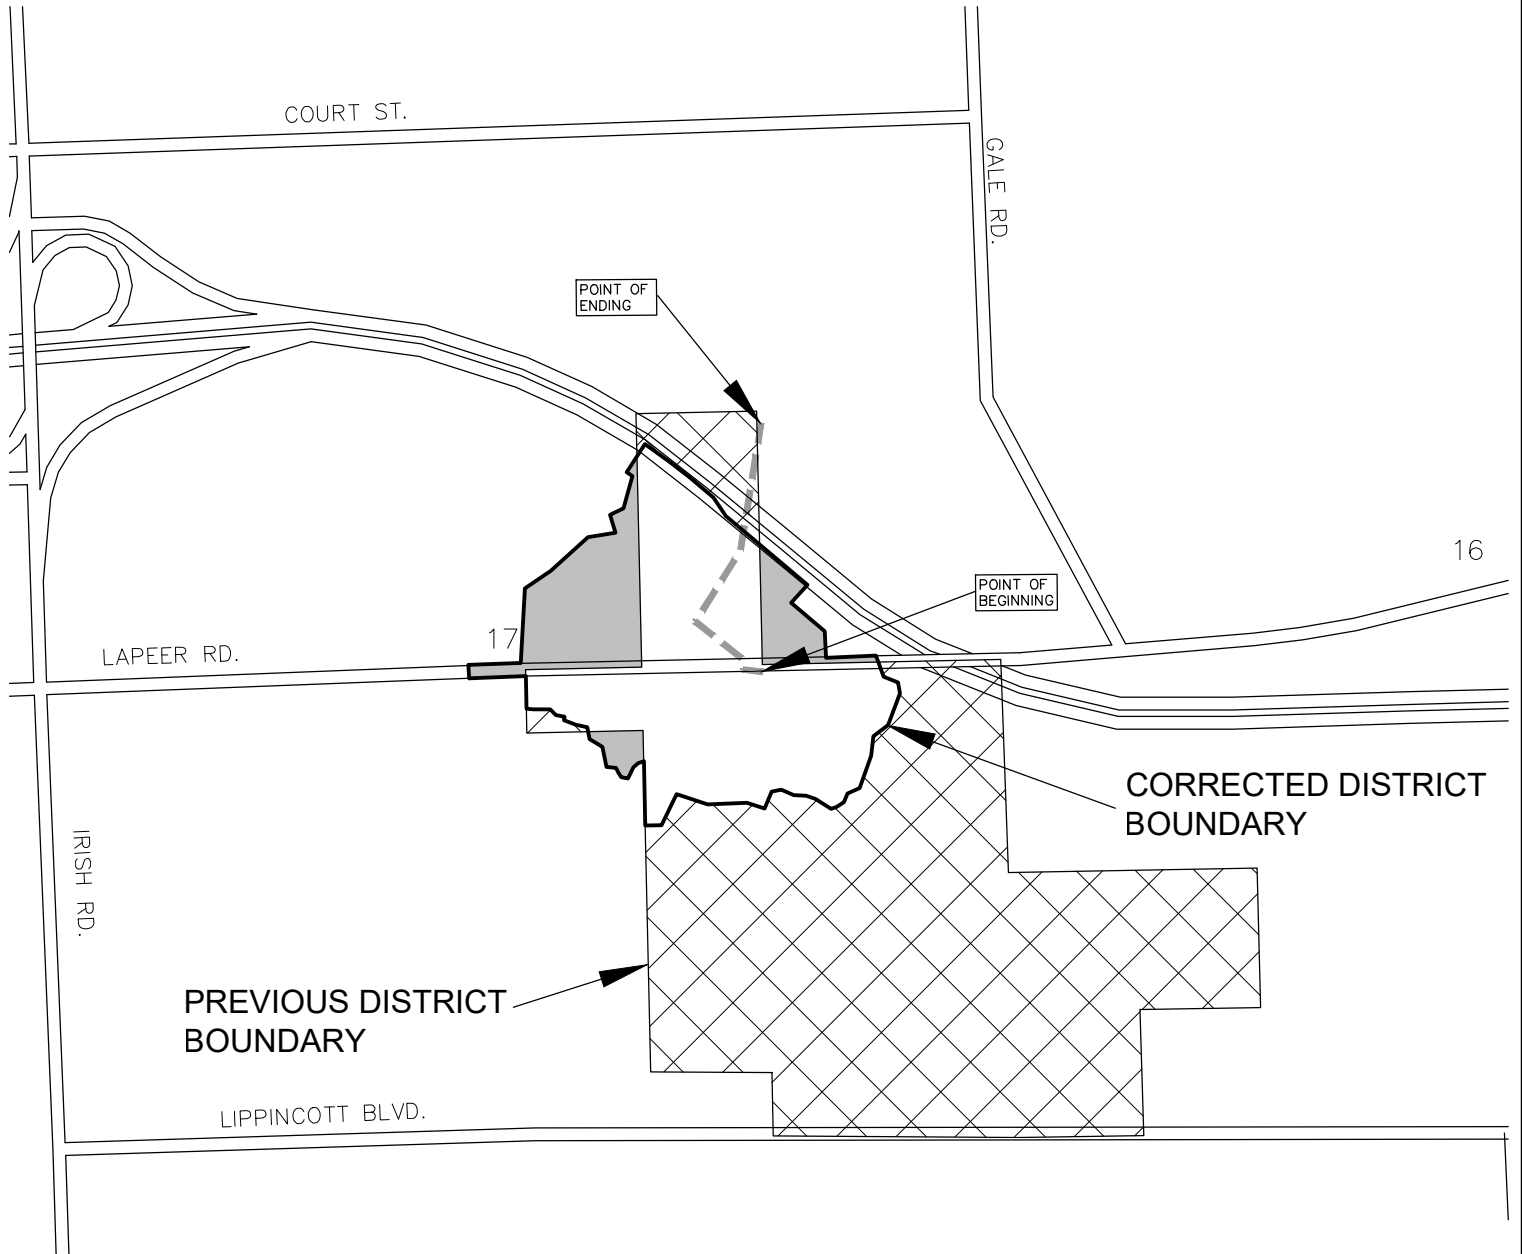

VELAT DRAIN DRAINAGE DISTRICT

LANDS ADDED AND REMOVED DRAINAGE DISTRICT

GENESEE COUNTY DRAIN COMMISSIONER - JEFFERY WRIGHT

0.3 MILES TOTAL

LEGEND

- DRAINAGE DISTRICT BOUNDARY
- DRAIN
- MUNICIPAL BOUNDARIES
- COUNTY BOUNDARIES
- ROADS
- LANDS PROPOSED TO BE ADDED
- LANDS PROPOSED TO BE REMOVED