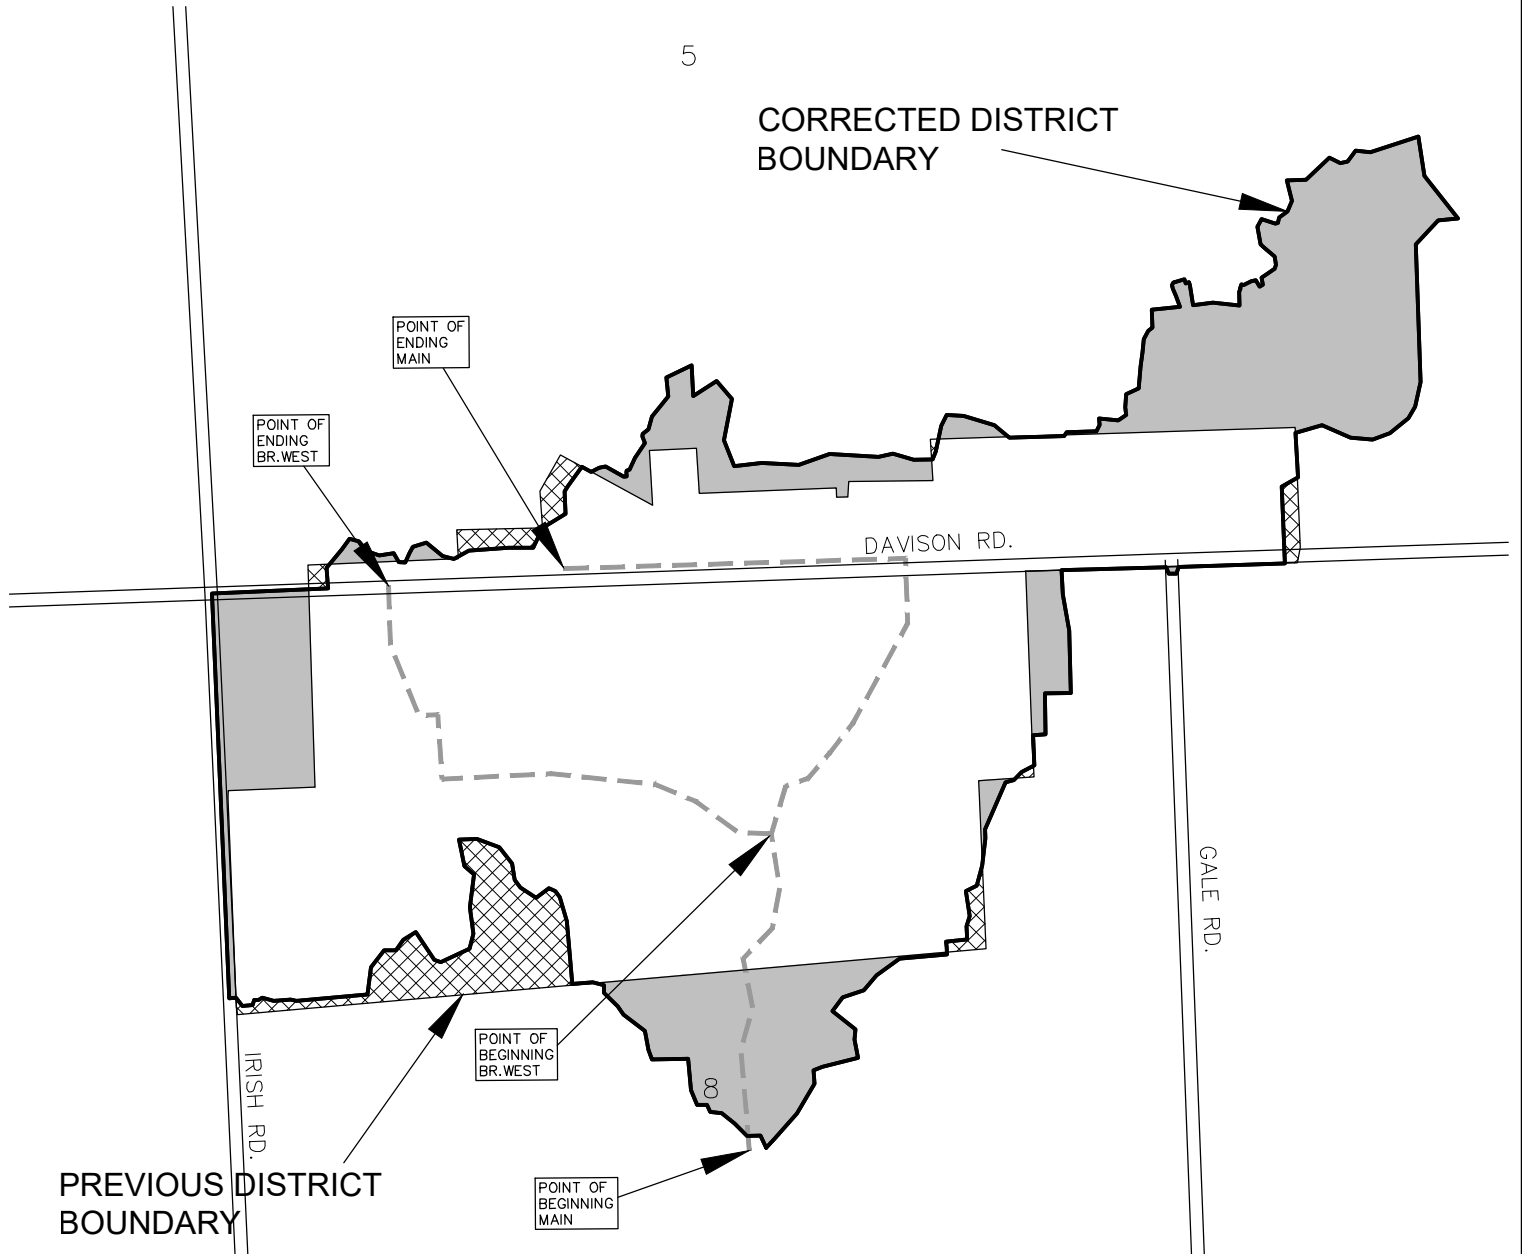

DUMANOIS DRAIN DRAINAGE DISTRICT

LANDS ADDED AND REMOVED DRAINAGE DISTRICT

GENESEE COUNTY DRAIN COMMISSIONER - JEFFERY WRIGHT

1.5 MILES TOTAL

LEGEND

	DRAINAGE DISTRICT BOUNDARY
	DRAIN
	MUNICIPAL BOUNDARIES
	COUNTY BOUNDARIES
	ROADS
	LANDS PROPOSED TO BE ADDED
	LANDS PROPOSED TO BE REMOVED