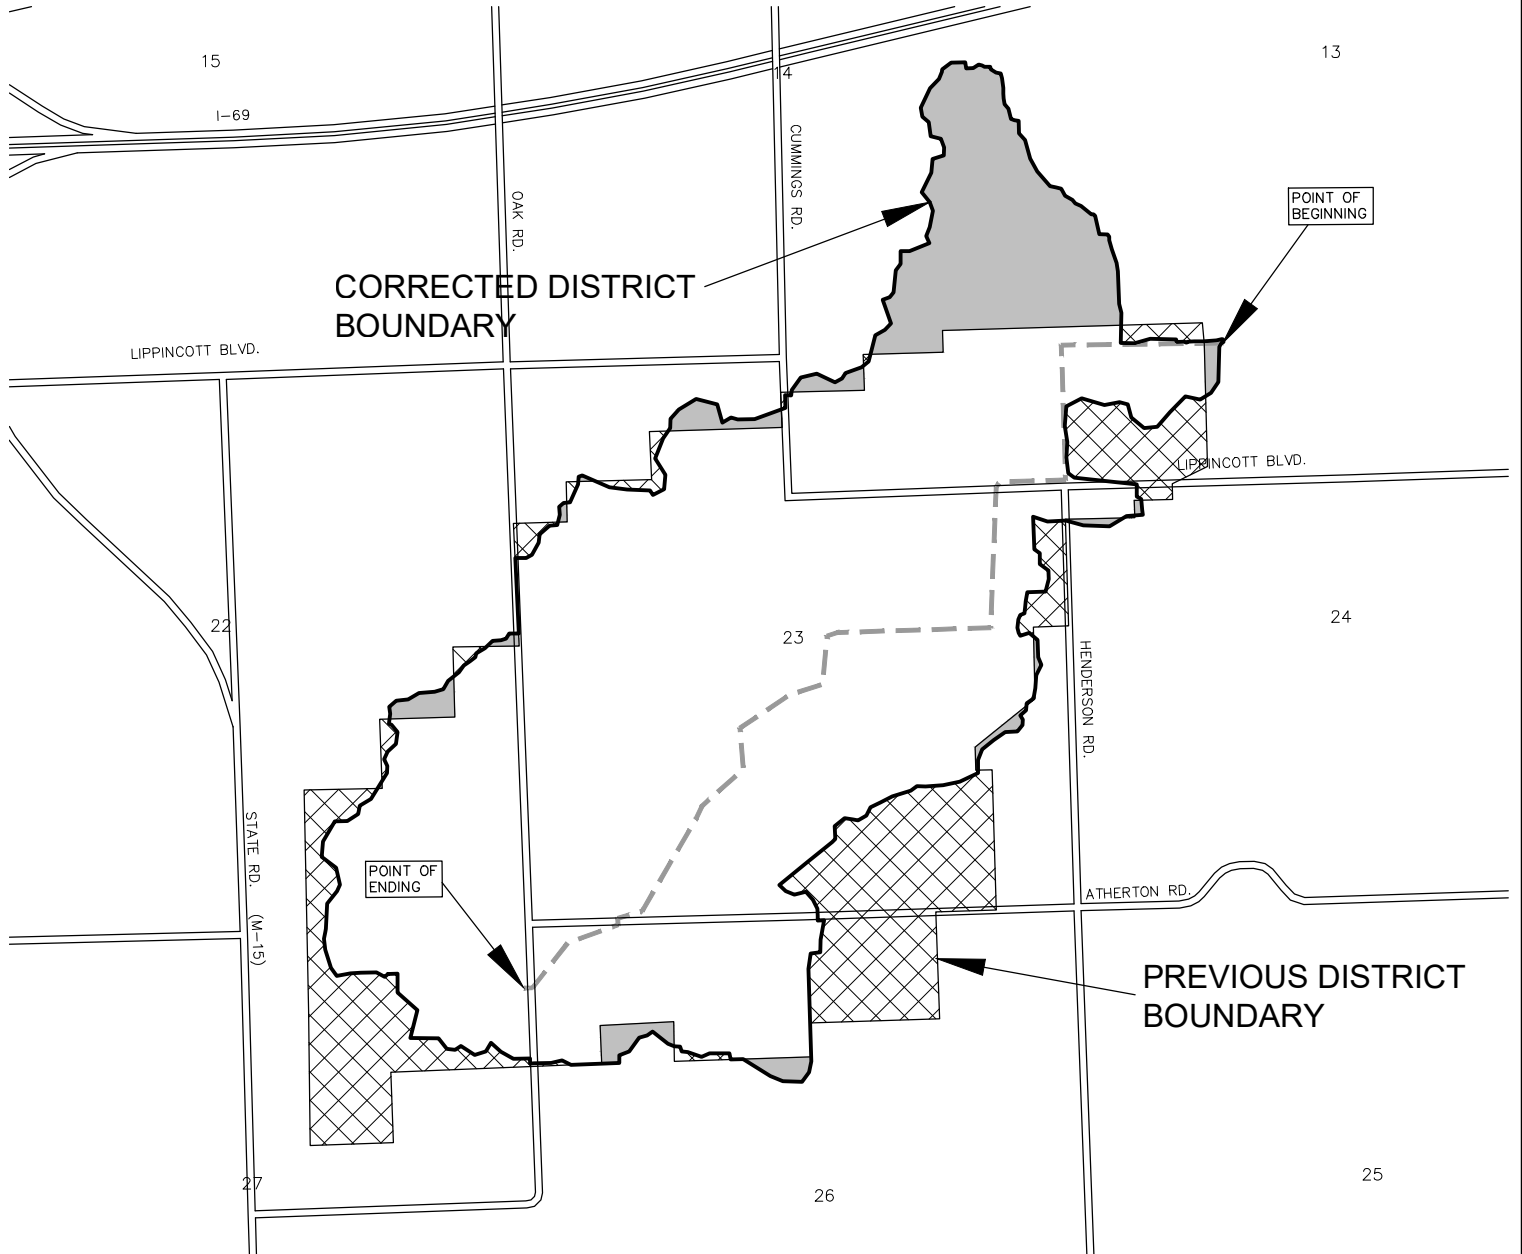

BRANCH OF THE BIG SWAMP DRAIN DRAINAGE DISTRICT

LANDS ADDED AND REMOVED DRAINAGE DISTRICT

GENESEE COUNTY DRAIN COMMISSIONER - JEFFERY WRIGHT

2.1 MILES TOTAL

LEGEND

- DRAINAGE DISTRICT BOUNDARY
- DRAIN
- MUNICIPAL BOUNDARIES
- COUNTY BOUNDARIES
- ROADS
- LANDS PROPOSED TO BE ADDED
- LANDS PROPOSED TO BE REMOVED