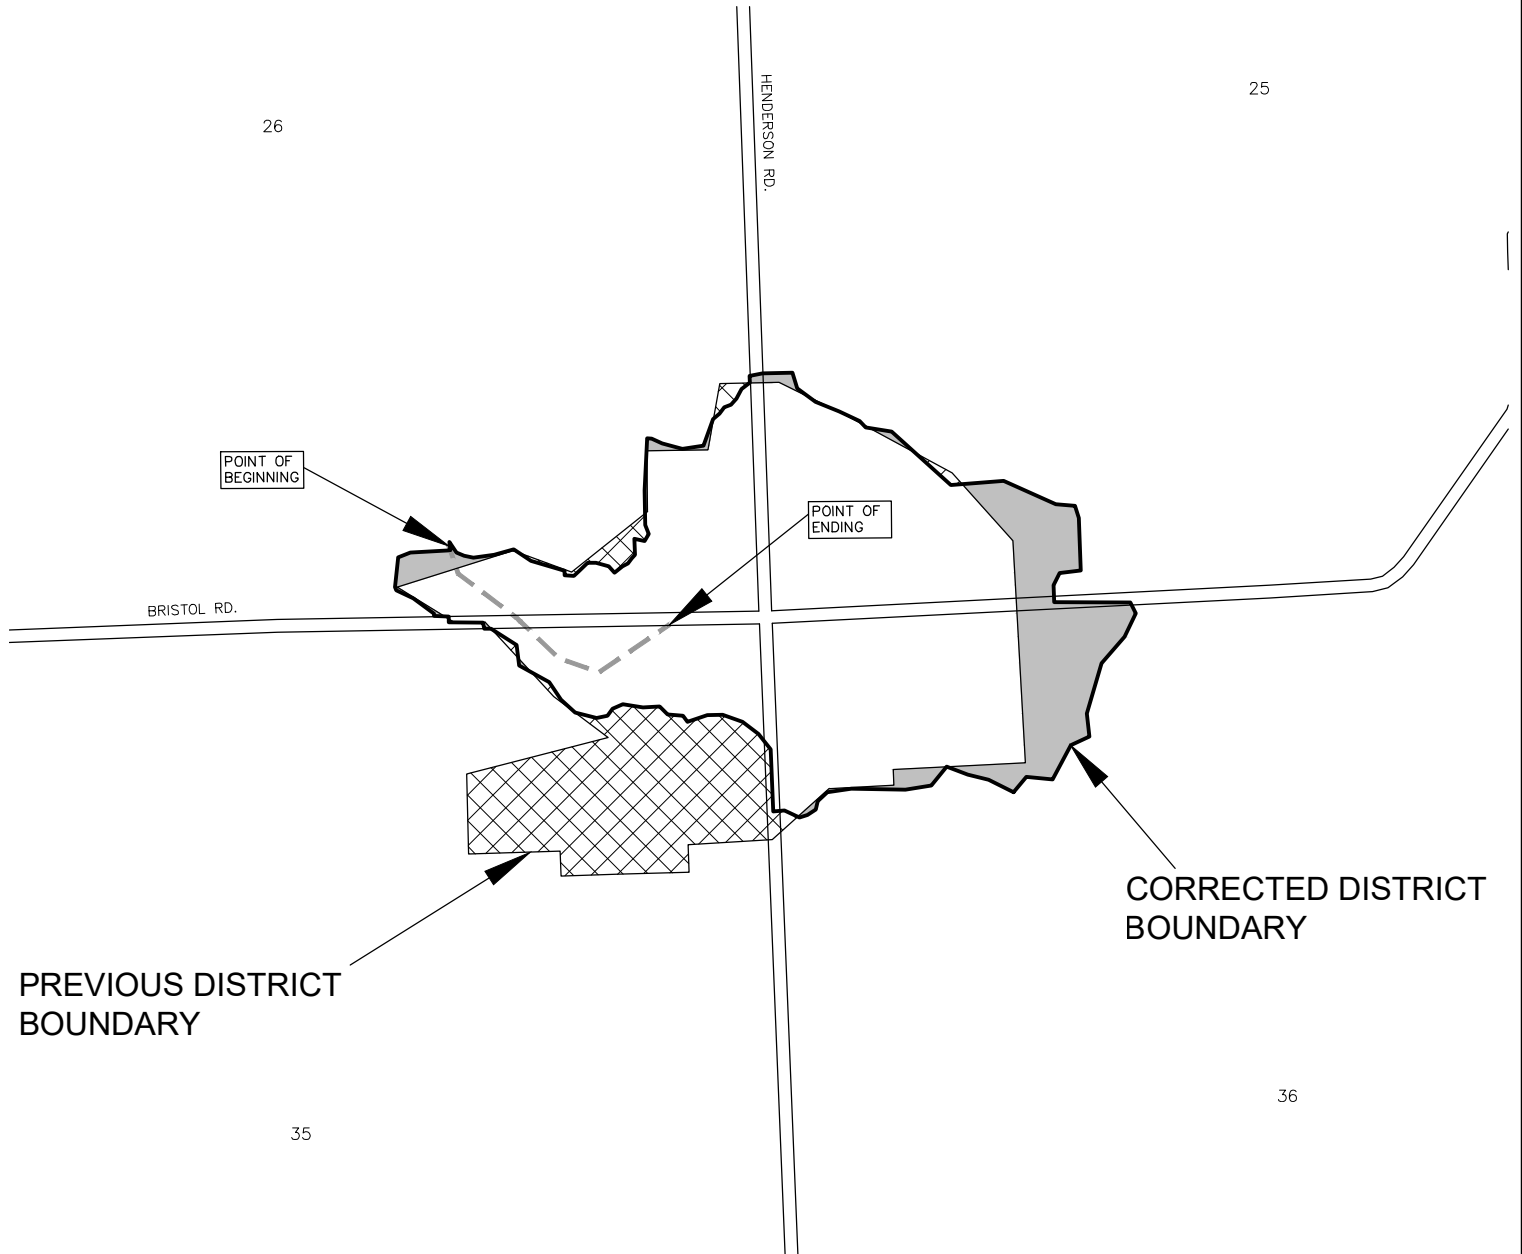

**MOREY EXTENSION BRANCH OF BIG SWAMP DRAIN
DRAINAGE DISTRICT
LANDS ADDED AND REMOVED DRAINAGE DISTRICT
GENESEE COUNTY DRAIN COMMISSIONER - JEFFERY WRIGHT**

0.3 MILES TOTAL

LEGEND

	DRAINAGE DISTRICT BOUNDARY
	DRAIN
	MUNICIPAL BOUNDARIES
	COUNTY BOUNDARIES
	ROADS
	LANDS PROPOSED TO BE ADDED
	LANDS PROPOSED TO BE REMOVED