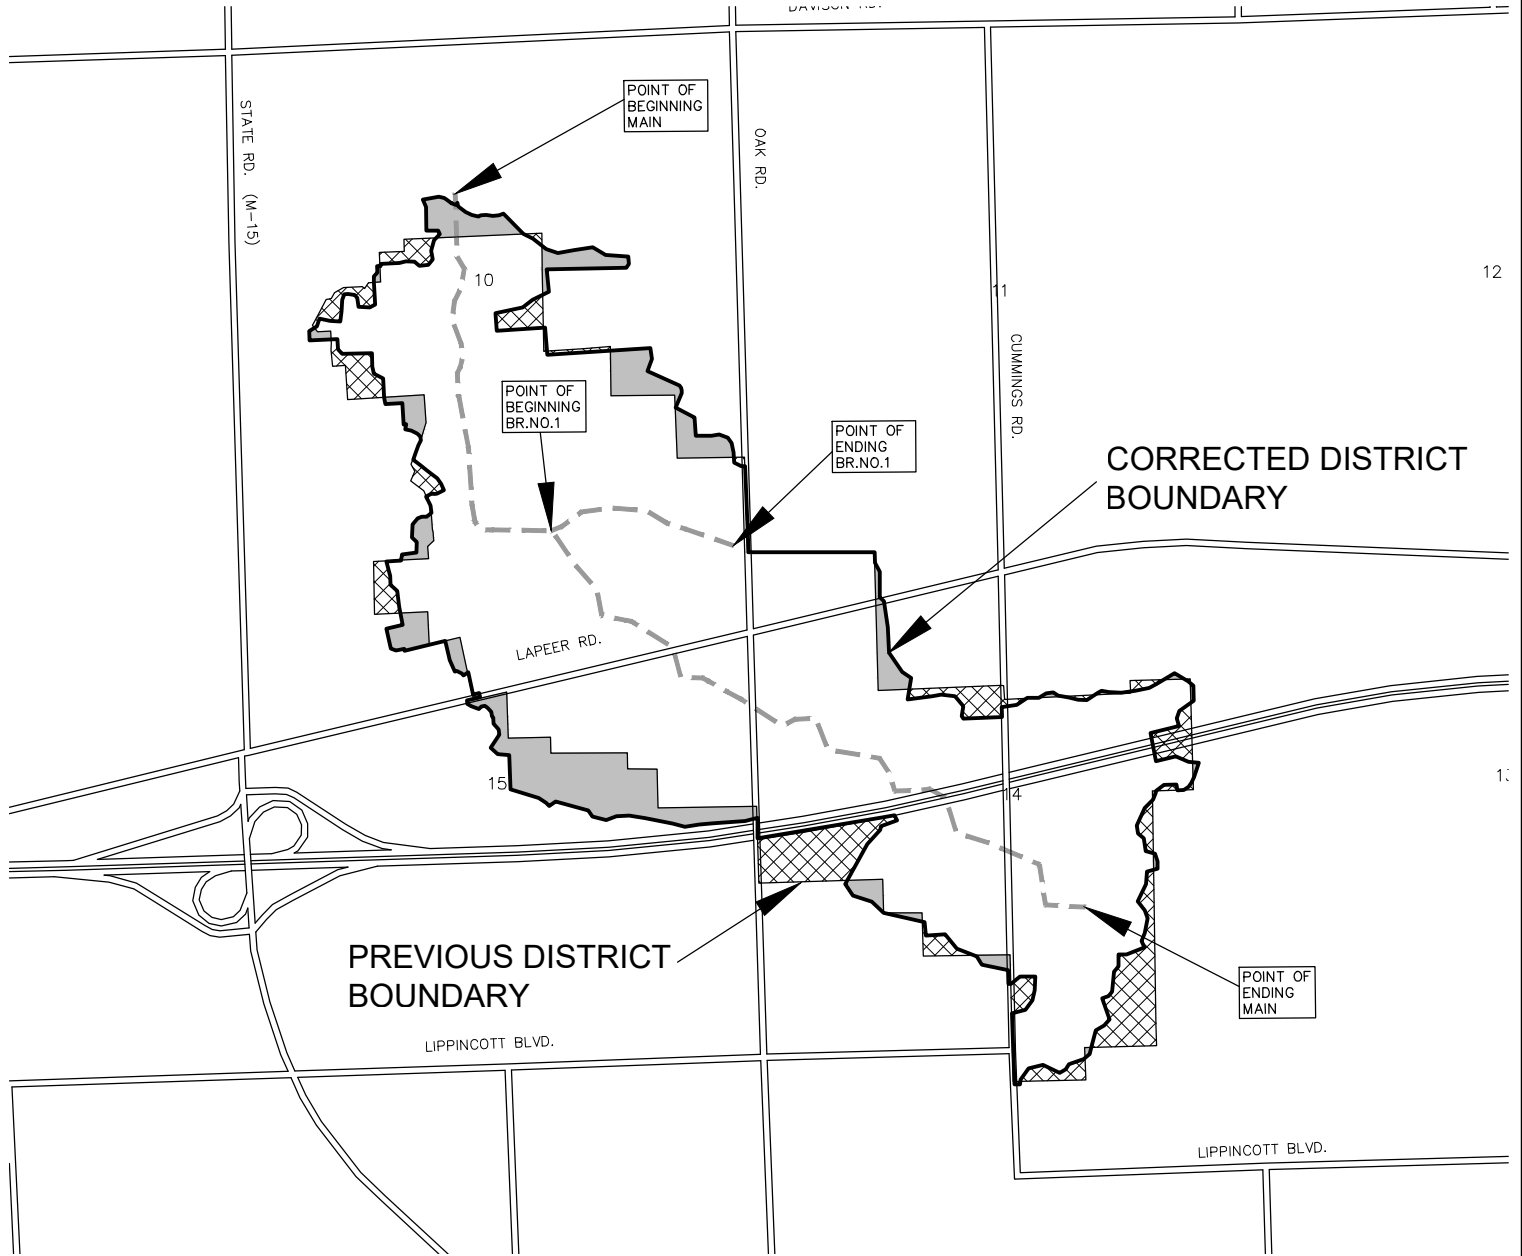

HOCK AND WALTERHOUSE DRAIN DRAINAGE DISTRICT

LANDS ADDED AND REMOVED DRAINAGE DISTRICT

GENESEE COUNTY DRAIN COMMISSIONER - JEFFERY WRIGHT

2.7 MILES TOTAL

LEGEND

- DRAINAGE DISTRICT BOUNDARY
- DRAIN
- MUNICIPAL BOUNDARIES
- COUNTY BOUNDARIES
- ROADS
- LANDS PROPOSED TO BE ADDED
- LANDS PROPOSED TO BE REMOVED